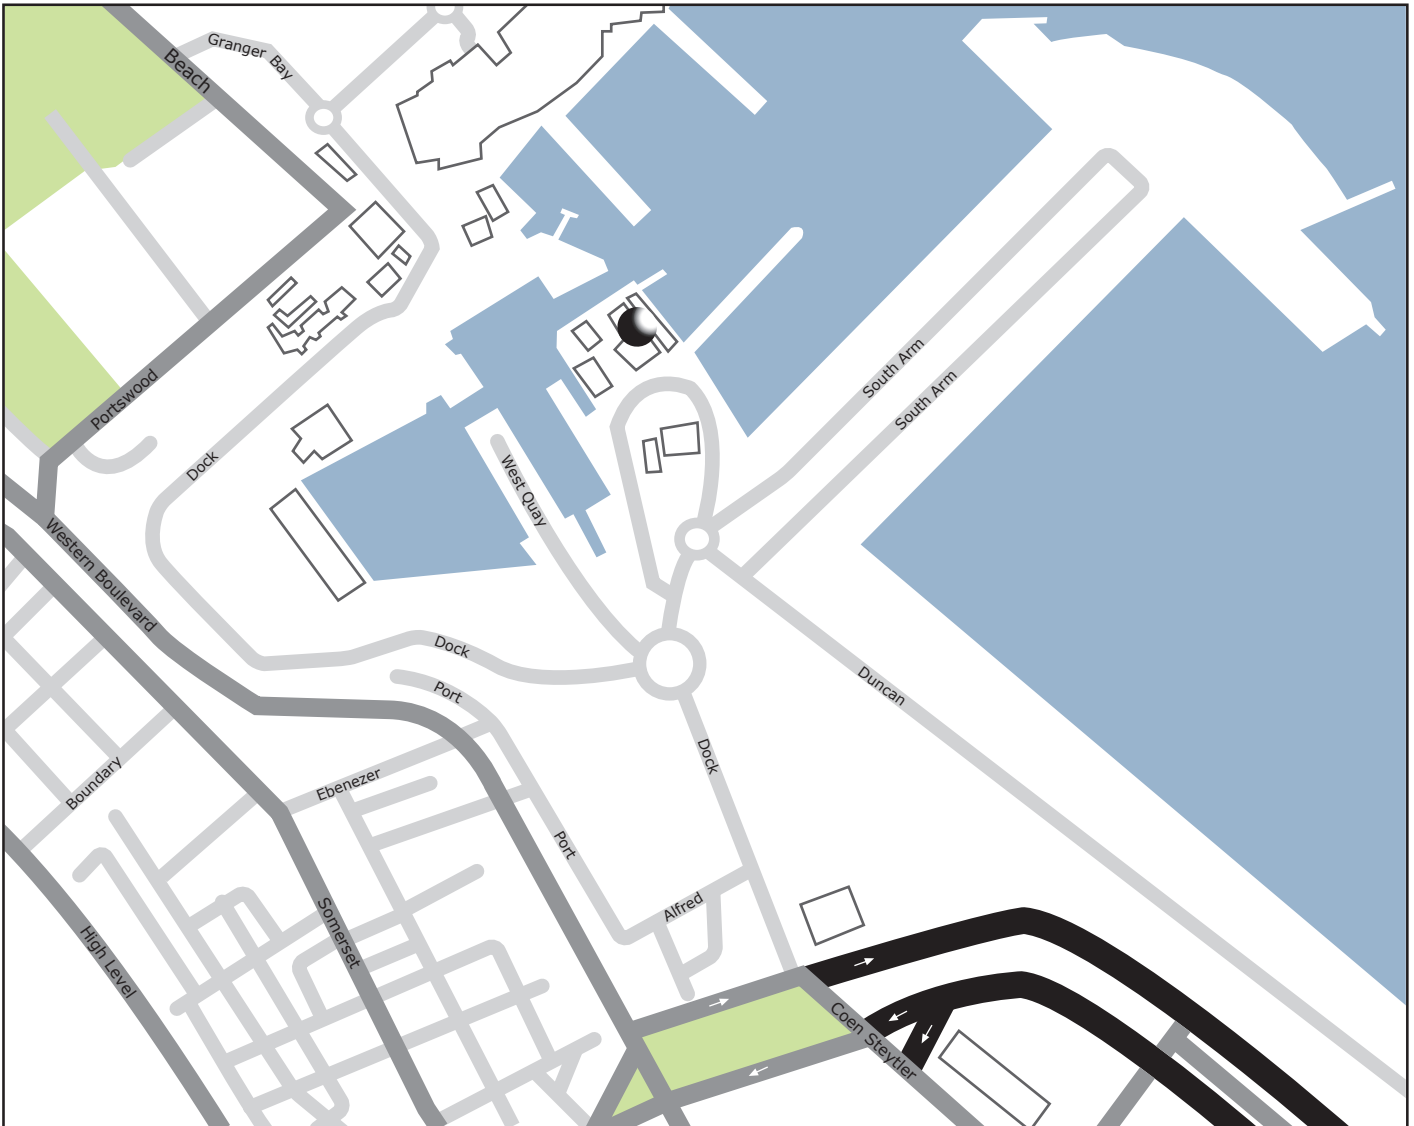

## Cape Town directions

### By car – from the airport

Exit the airport and take the N2 highway towards the City Centre. Follow the Sea Point/Waterfront signs along the N2 highway.

At the traffic lights at the intersection with Coen Steytler Road turn right and travel straight through the Waterfront main entrance into Dock Road. At the first roundabout take the third exit and follow the signs for the Clock Tower parking.